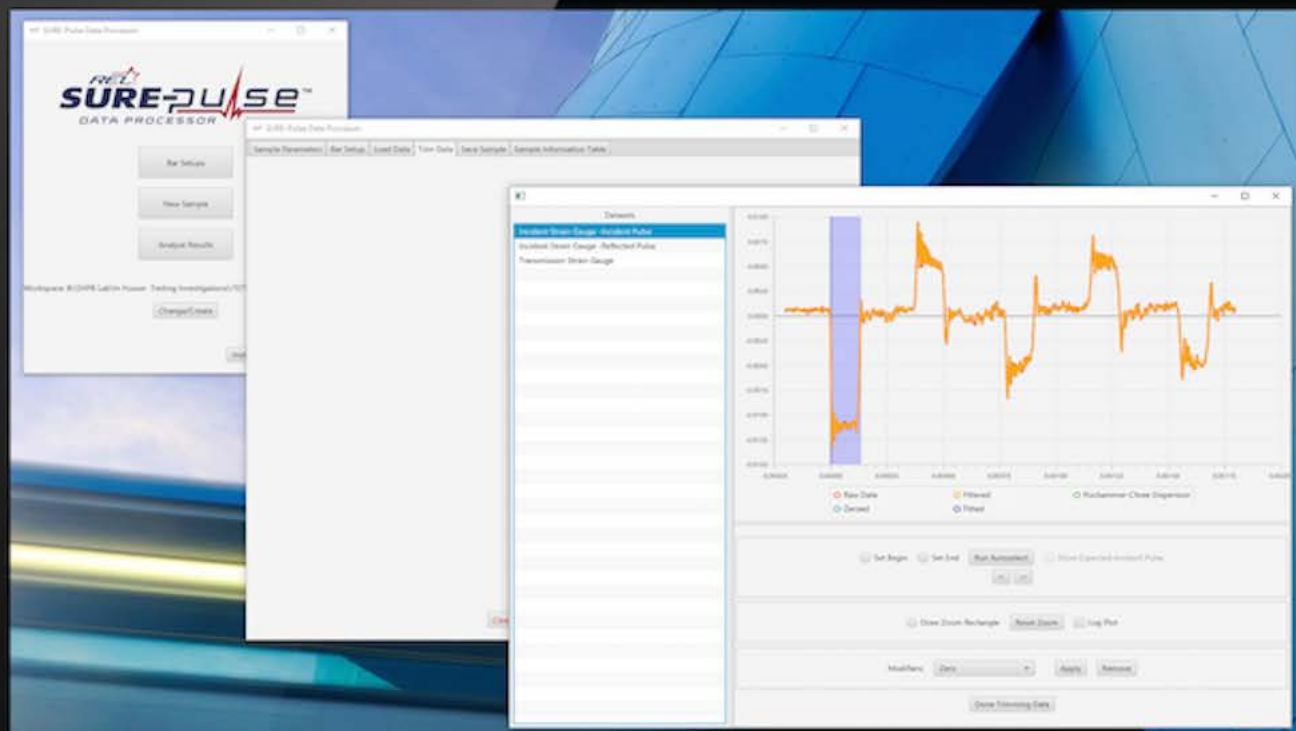

REL **SURE-PULSE**™ DATA PROCESSOR

SURE-TEST SYSTEMS™
HIGH STRAIN RATE EQUIPMENT & TESTING

COMPLETE ANALYSIS SOFTWARE FOR RAPID PROCESSING OF HIGH STRAIN TEST DATA

REL's open source SURE-Pulse™ software suite is a data collection and analysis software package designed to simplify processing of mechanical test data. It streamlines the raw data input and conversion process while allowing for a wide variety of signal types and sources to be used. User-defined file interpreters can be selected to automate the import procedure for repetitive tests of the same type using common gauges and sensors. Custom configurations can also be created and saved for quick reference. Once the data files are interpreted and trimmed using the simple graphical interface they can be saved and analyzed quickly or exported to other formats (Excel, CSV, etc.).

SURE-Pulse™ makes quick work of displaying, editing and filtering data sets in a large, high contrast chart format. Comparisons between multiple tests can be shown or hidden quickly on the same graphs and regions of interest can be selected for populating statistical parameters. SURE-Pulse™ was developed for demanding high strain rate test environments and has proven itself as an efficient universal tool for all types of mechanical testing.

SOFTWARE HIGHLIGHTS

- Intuitive graphical interface
- Workspace organization system
- Configurable results graphs
- Quick sample comparison menu
- Automatic statistical calculations over region of interest
- Load/Displacement, Stress/Strain, Time Domain and Strain Rate outputs
- Export to common text or Excel® file formats
- Free and open source