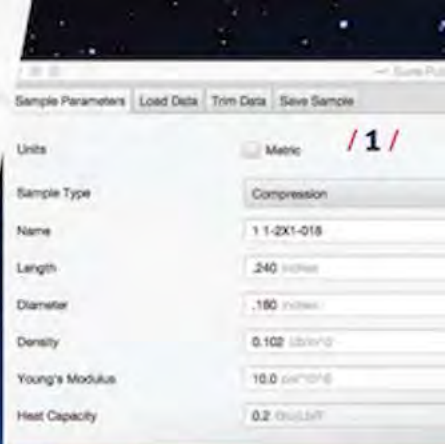

REL **SURE-PULSE**™ DATA PROCESSOR

SURE-TEST SYSTEMS™
HIGH STRAIN RATE EQUIPMENT & TESTING

COMPLETE ANALYSIS SOFTWARE FOR RAPID PROCESSING OF HIGH STRAIN TEST DATA

REL's open source SURE-Pulse™ software suite is a data collection and analysis software package designed to simplify processing of mechanical test data. It streamlines the raw data input and conversion process while allowing for a wide variety of signal types and sources to be used. User-defined file interpreters can be selected to automate the import procedure for repetitive tests of the same type using common gauges and sensors. Custom configurations can also be created and saved for quick reference. Once the data files are interpreted and trimmed using the simple graphical interface they can be saved and analyzed quickly or exported to other formats (Excel, CSV, etc.).

SURE-Pulse™ makes quick work of displaying, editing and filtering data sets in a large, high contrast chart format. Comparisons between multiple tests can be shown or hidden quickly on the same graphs and regions of interest can be selected for populating statistical parameters. SURE-Pulse™ was developed for demanding high strain rate test environments and has proven itself as an efficient universal tool for all types of mechanical testing.

SOFTWARE HIGHLIGHTS

- Intuitive graphical interface
- Workspace organization system
- Configurable results graphs
- Quick sample comparison menu
- Automatic statistical calculations over region of interest
- Load/Displacement, Stress/Strain, Time Domain and Strain Rate outputs
- Export to common text or Excel® file formats
- Free and open source